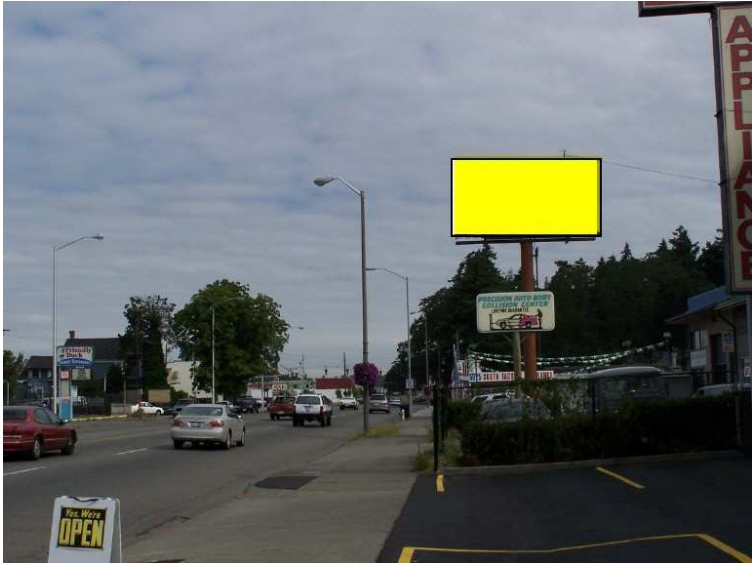

BILLBOARD COMPANY

"All Day - Every Day"

Tacoma, WA

Billboard #: WTACST52-S

Location: S. Tacoma Way, E-L, & 52nd St.
South Face

SIZE: 12'X 24'

Traffic Count: 25,500

Illumination: Yes

Call or email me for rates and availability

One full color vinyl included with year contract.

This permanent location is located on the East side of S. Tacoma Way 200' North of 52nd Street. The south face seen by traffic headed North to the Tacoma Mall. GREAT LOCATION, GREAT VISIBILITY. And A GREAT PRICE