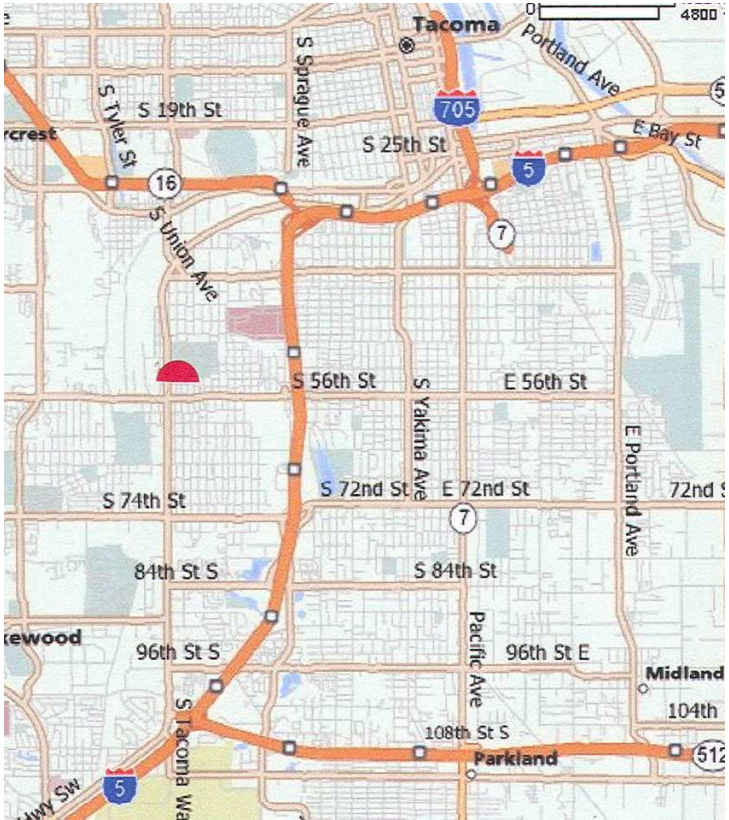

BILLBOARD COMPANY

"All Day - Every Day"

Tacoma, WA

Billboard #: WTACST52-S

Location: S. Tacoma Way, E-L, & 52nd St.
South Face

SIZE: 12'X 24'

Traffic Count: 25,500

Illumination: Yes

Call or email me for rates and availability

One full color vinyl included with year contract.

This permanent location is located on the East side of S. Tacoma Way 200' North of 52nd Street. The south face seen by traffic headed North to the Tacoma Mall. GREAT LOCATION, GREAT VISIBILITY. And A GREAT PRICE