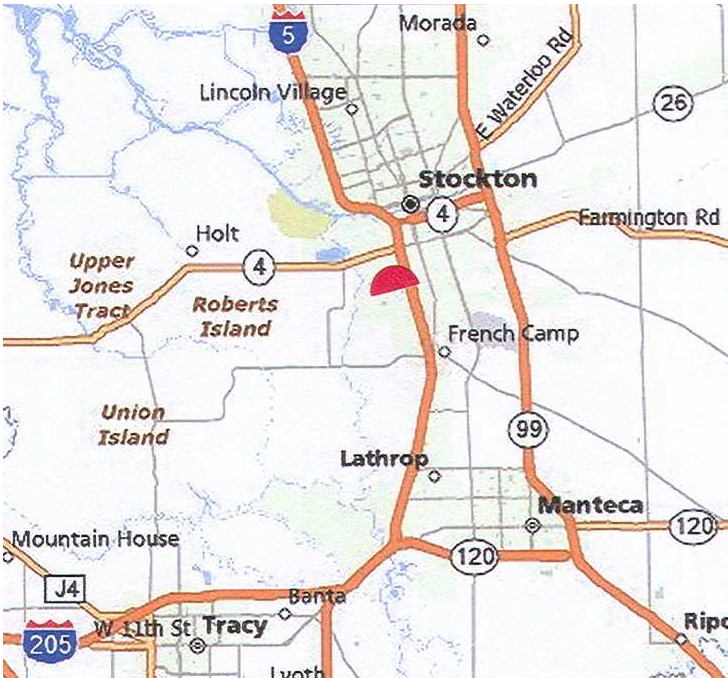

**BILLBOARD COMPANY**  
*"All Day - Every Day"*

**Stockton, CA**

**Billboard #: CSTKI5D-S**

**Location: Interstate 5, W/L 330' S/O Downing Ave. South Face.**

**SIZE: 14' X 48'**

**Traffic Count: 100,000**

**Illumination: Yes**

**Call or email me for rates and availability**

One full color vinyl included with year contract.

**This permanent location on Interstate 5 & Downing Ave. is viewed by commuter traffic headed North to Stockton and Sacramento. It also connects with I-80 that leads west to San Francisco and East to Reno; It also connects too Freeway 50 leading towards Lake Tahoe.**