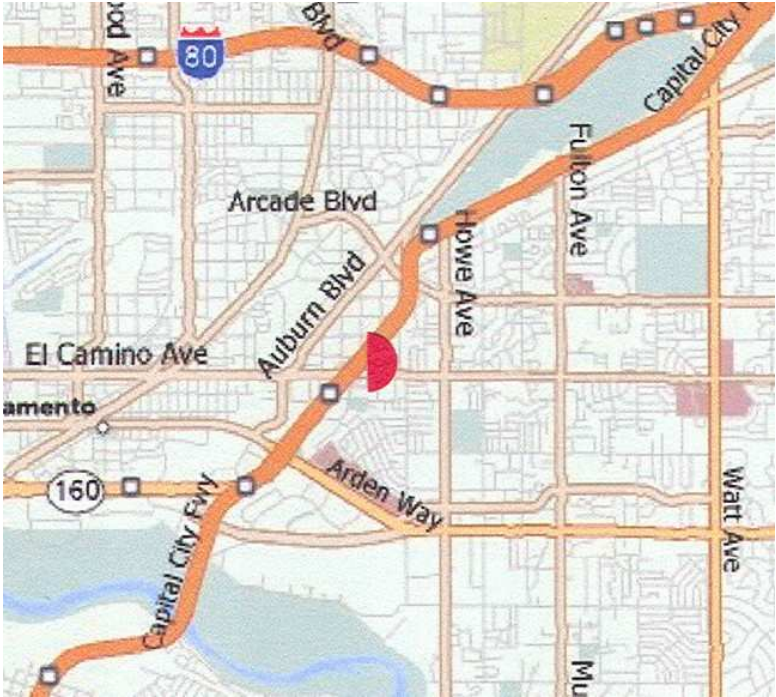

BILLBOARD COMPANY

"All Day - Every Day"

Sacramento, CA

Billboard #: CASACEL-W

Location: El Camino Ave., N/L 300' E/O Capital City Hwy I-80 West face.

SIZE: 10'6" X 36'

Traffic Count: 18,430

Illumination: Yes

Call or email me for rates and availability

One full color vinyl included with year contract.

This permanent location is just East of Capital City Fwy. And is seen by traffic headed East to the Fulton Auto Dealerships, Country Club Plaza Mall, Sam's, Wal-Mart and many other major businesses. This would make a GREAT Directional.